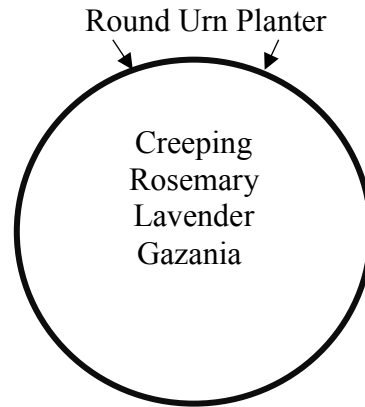

Eliza Jane Reddick Herb Garden Interpretation 2017

Sage
Tansy

Allium

Wormwood
Artemisia

Allium

Butterfly Weed

Milkweed

Hollyhocks

Butterfly Bush

Tansy

Chives Tri Colored Sage
Sage
Lemon Grass
Pineapple Sage
Marjoram Winter Thyme

Lemon Balm Calendula
Bronze Fennel
Spearment
Mint Pennyroyal Mint

Butterfly Bush Sedum ground cover
Lemon Grass (2)
Iris
Sedum ground cover Butterfly Bush
Iris